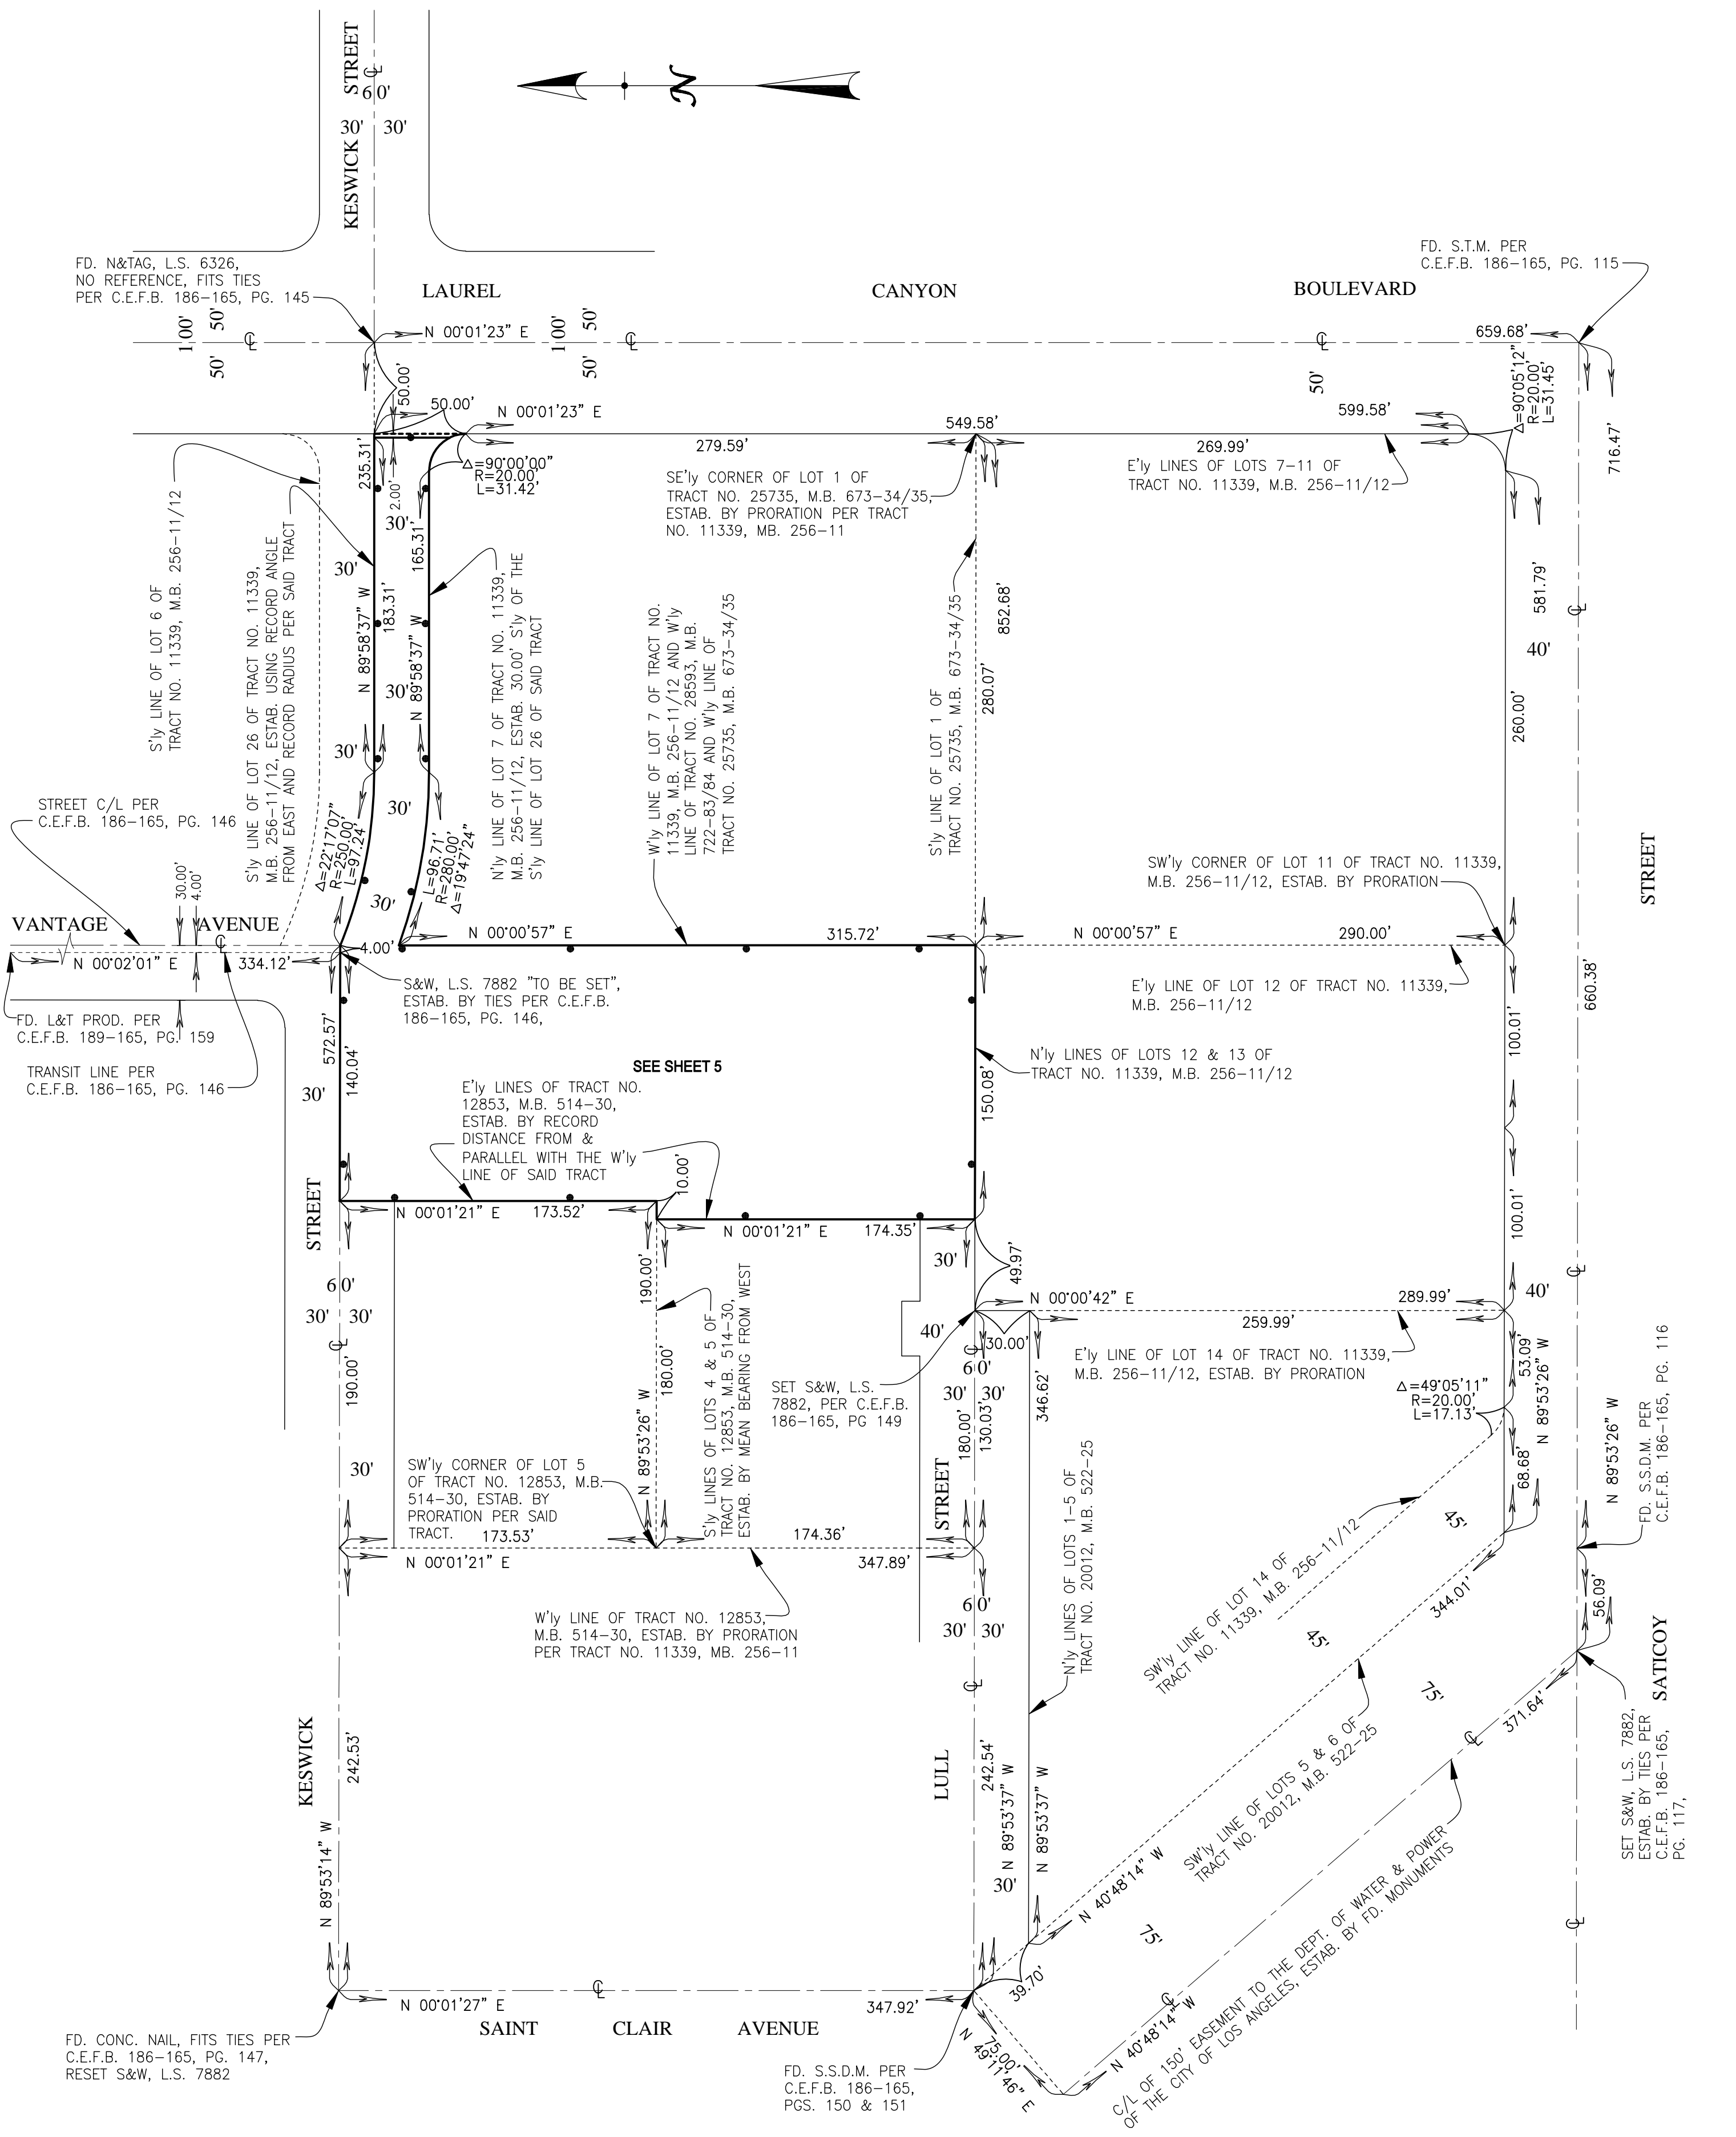

# TRACT NO. 63405

IN THE CITY OF LOS ANGELES  
STATE OF CALIFORNIA

LEGEND:   
 INDICATES THE BOUNDARY OF THE  
 LAND BEING SUBDIVIDED BY THIS MAP